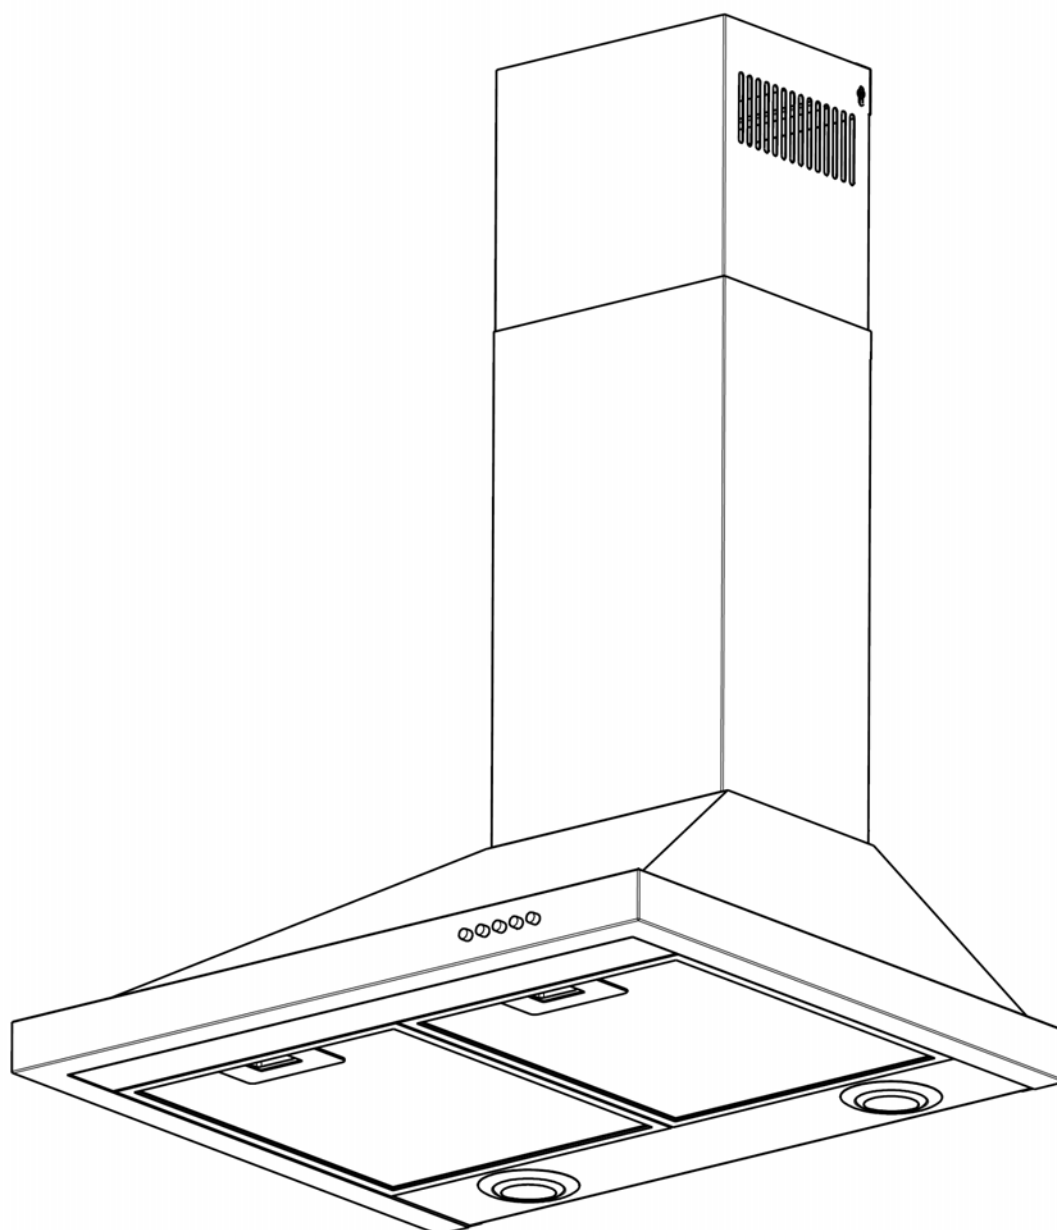

Description: **ROBINHOOD CANOPY RANGEHOOD**
Model Number: **RWC3CH6SS, RWC3CH9SS**

Model pictured: **RWC3CH6SS**

Exploded view

		Part number
Item	Description	
1	Power cord	115200
2	Chimney bracket	115201
3	Chimney top	115202
4	Chimney bottom	115203
4A	Chimney extension 900-1350mm for 3048mm ceiling	2188
4B	Chimney extension 900-1850mm for 3658mm ceiling	2189
5	Mounting bracket	115204
6	Halogen light assembly	115205
6A	Halogen bulb (not shown)	104467
7	PCB board	115206
8	Filter Std Single 258 x 318 (600 model)	115207
	Filter Std Single 272 x 319 (900 model)	115214
	Filter Charcoal 258 x 318 (2 pack for 600 model)	2536
	Filter Charcoal 272 x 319 (3 pack for 900 model)	2537
9	PCB cover	115208
10	Switch assembly	115209
11	Motor (see below for duct adaptor)	115210
12	Clamp for power cord	115211
13	Duct adaptor	115218
n/s	Installation kit	115217