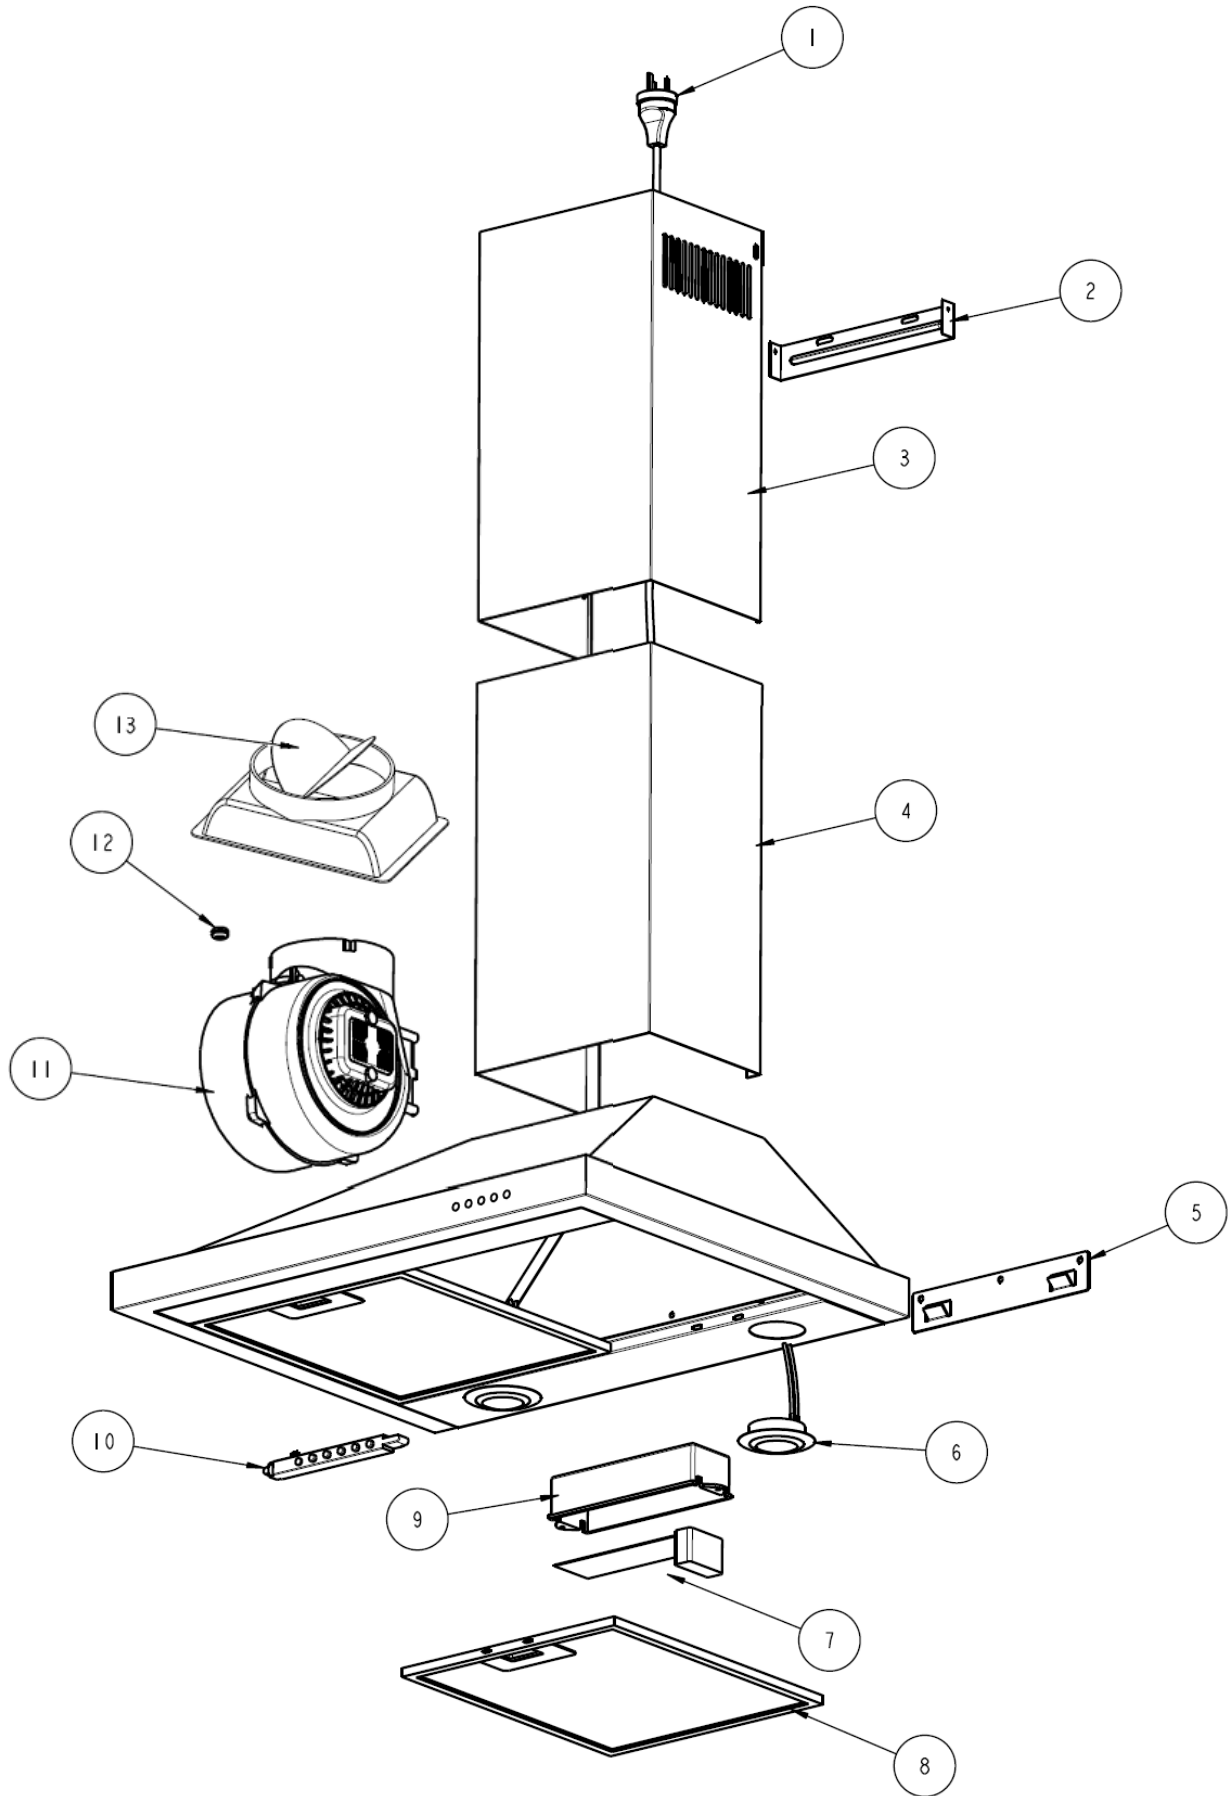

Description: **ROBINHOOD CANOPY RANGEHOOD**
Model Number: **RWC3CH6SS, RWC3CH9SS**

Model pictured: **RWC3CH6SS**

Exploded view

		Part number
Item	Description	
1	Power cord	115200
2	Chimney bracket	115201
3	Chimney top	115202
4	Chimney bottom	115203
4A	Chimney extension 900-1350mm for 3048mm ceiling	2188
4B	Chimney extension 900-1850mm for 3658mm ceiling	2189
5	Mounting bracket	115204
6	Halogen light assembly	115205
6A	Halogen bulb (not shown)	104467
7	PCB board	115206
8	Filter Std Single 258 x 318 (600 model)	115207
	Filter Std Single 272 x 319 (900 model)	115214
	Filter Charcoal 258 x 318 (2 pack for 600 model)	2536
	Filter Charcoal 272 x 319 (3 pack for 900 model)	2537
9	PCB cover	115208
10	Switch assembly	115209
11	Motor (see below for duct adaptor)	115210
12	Clamp for power cord	115211
13	Duct adaptor	115218
n/s	Installation kit	115217