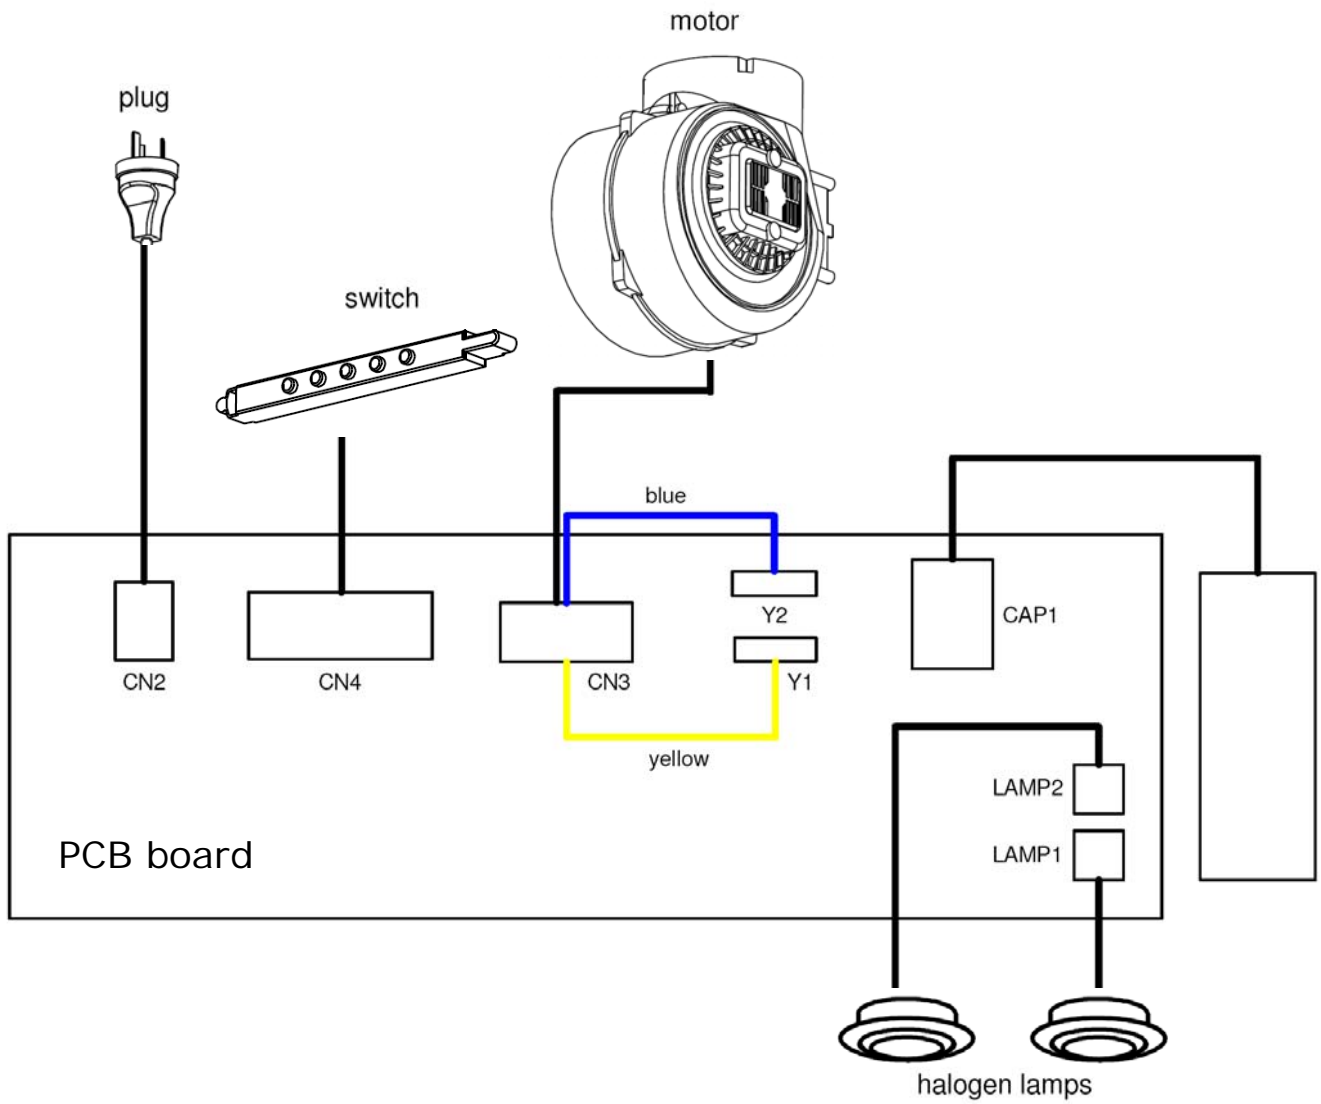

Part number
Item	Description	
1	Power cord	115200
2	Chimney bracket	115201
3	Chimney top	115202
4	Chimney bottom	115203
4A	Chimney extension 900-1350mm for 3048mm ceiling	2188
4B	Chimney extension 900-1850mm for 3658mm ceiling	2189
5	Mounting bracket	115204
6	Halogen light assembly	115205
6A	Halogen bulb (not shown)	104467
7	PCB board	115206
8	Filter Std Single 258 x 318 (600 model)	115207
	Filter Std Single 272 x 319 (900 model)	115214
	Filter Charcoal 258 x 318 (2 pack for 600 model)	2536
	Filter Charcoal 272 x 319 (3 pack for 900 model)	2537
9	PCB cover	115208
10	Switch assembly	115209
11	Motor (see below for duct adaptor)	115210
12	Clamp for power cord	115211
13	Duct adaptor	115218
n/s	Installation kit	115217

Wiring diagram

New Zealand
Robinhood Ltd
Telephone: 0800 760 667
Facsimile: 0800 276 246
Email: enquiries@robinhood.co.nz
www.robinhood.co.nz

Australia
Robinhood PTY Ltd
Telephone: 1800 648 556
Facsimile: 1800 628 577
Email: enquiries@robinhood.com.au
www.robinhood.com.au