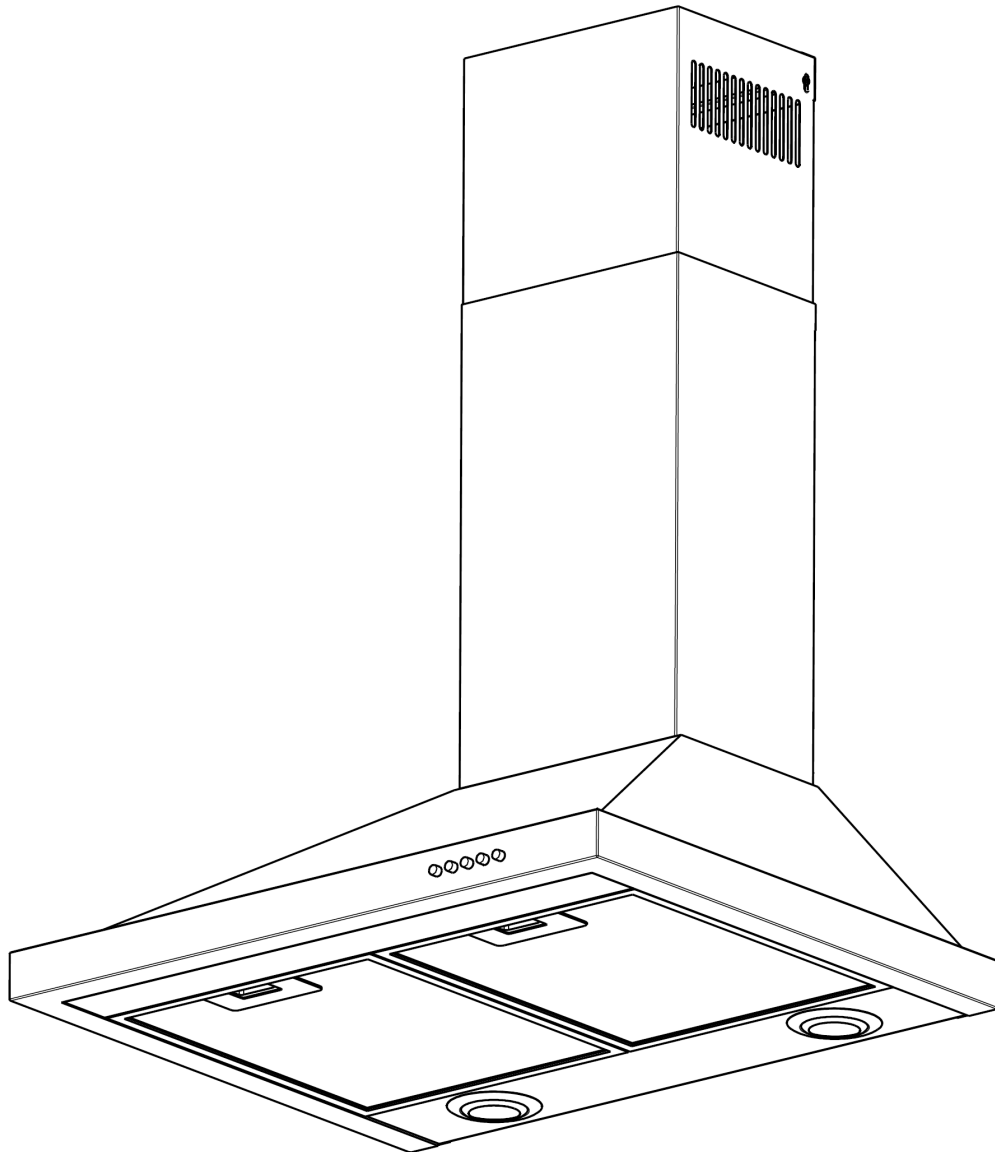

Description: **ROBINHOOD CANOPY RANGEHOOD**  
Model Number: **RWC3CH6SS, RWC3CH9SS, RWC3CH6WH, RWC3CH9WH**

Model pictured: **RWC3CH6SS**

# Exploded view

		<b>Part number</b>
<b>Item</b>	<b>Description</b>	
<b>1</b>	Power cord	115200
<b>2</b>	Chimney bracket	115201
<b>3</b>	Chimney top - Stainless Steel	115202
<b>3</b>	Chimney Top - White	115220
<b>4</b>	Chimney bottom - Stainless Steel	115203
<b>4</b>	Chimney bottom - White	115221
<b>4A</b>	Chimney extension - S/Steel 900-1350mm for 3048mm ceiling	2188
<b>4B</b>	Chimney extension - S/Steel 900-1850mm for 3658mm ceiling	2189
<b>4A</b>	Chimney extension - White 900-1350mm for 3048mm ceiling	2180
<b>4B</b>	Chimney extension - White 900-1850mm for 3658mm ceiling	2181
<b>5</b>	Mounting bracket	115204
<b>6</b>	Halogen light assembly	115205
<b>6A</b>	Halogen bulb (not shown)	104467
<b>7</b>	PCB board	115206
<b>8</b>	Filter Std Single 258 x 318 (600 model)	115207
	Filter Std Single 272 x 319 (900 model)	115214
	Filter Charcoal 258 x 318 (2 pack for 600 model)	2536
	Filter Charcoal 272 x 319 (3 pack for 900 model)	2537
<b>9</b>	PCB cover	115208
<b>10</b>	Switch assembly - Chrome buttons	115209
<b>10</b>	Switch Assembly - White Buttons	115209WH
<b>11</b>	Motor (see below for duct adaptor)	115210
<b>12</b>	Clamp for power cord	115211
<b>13</b>	Duct adaptor	115218
<b>n/s</b>	Installation kit	115217