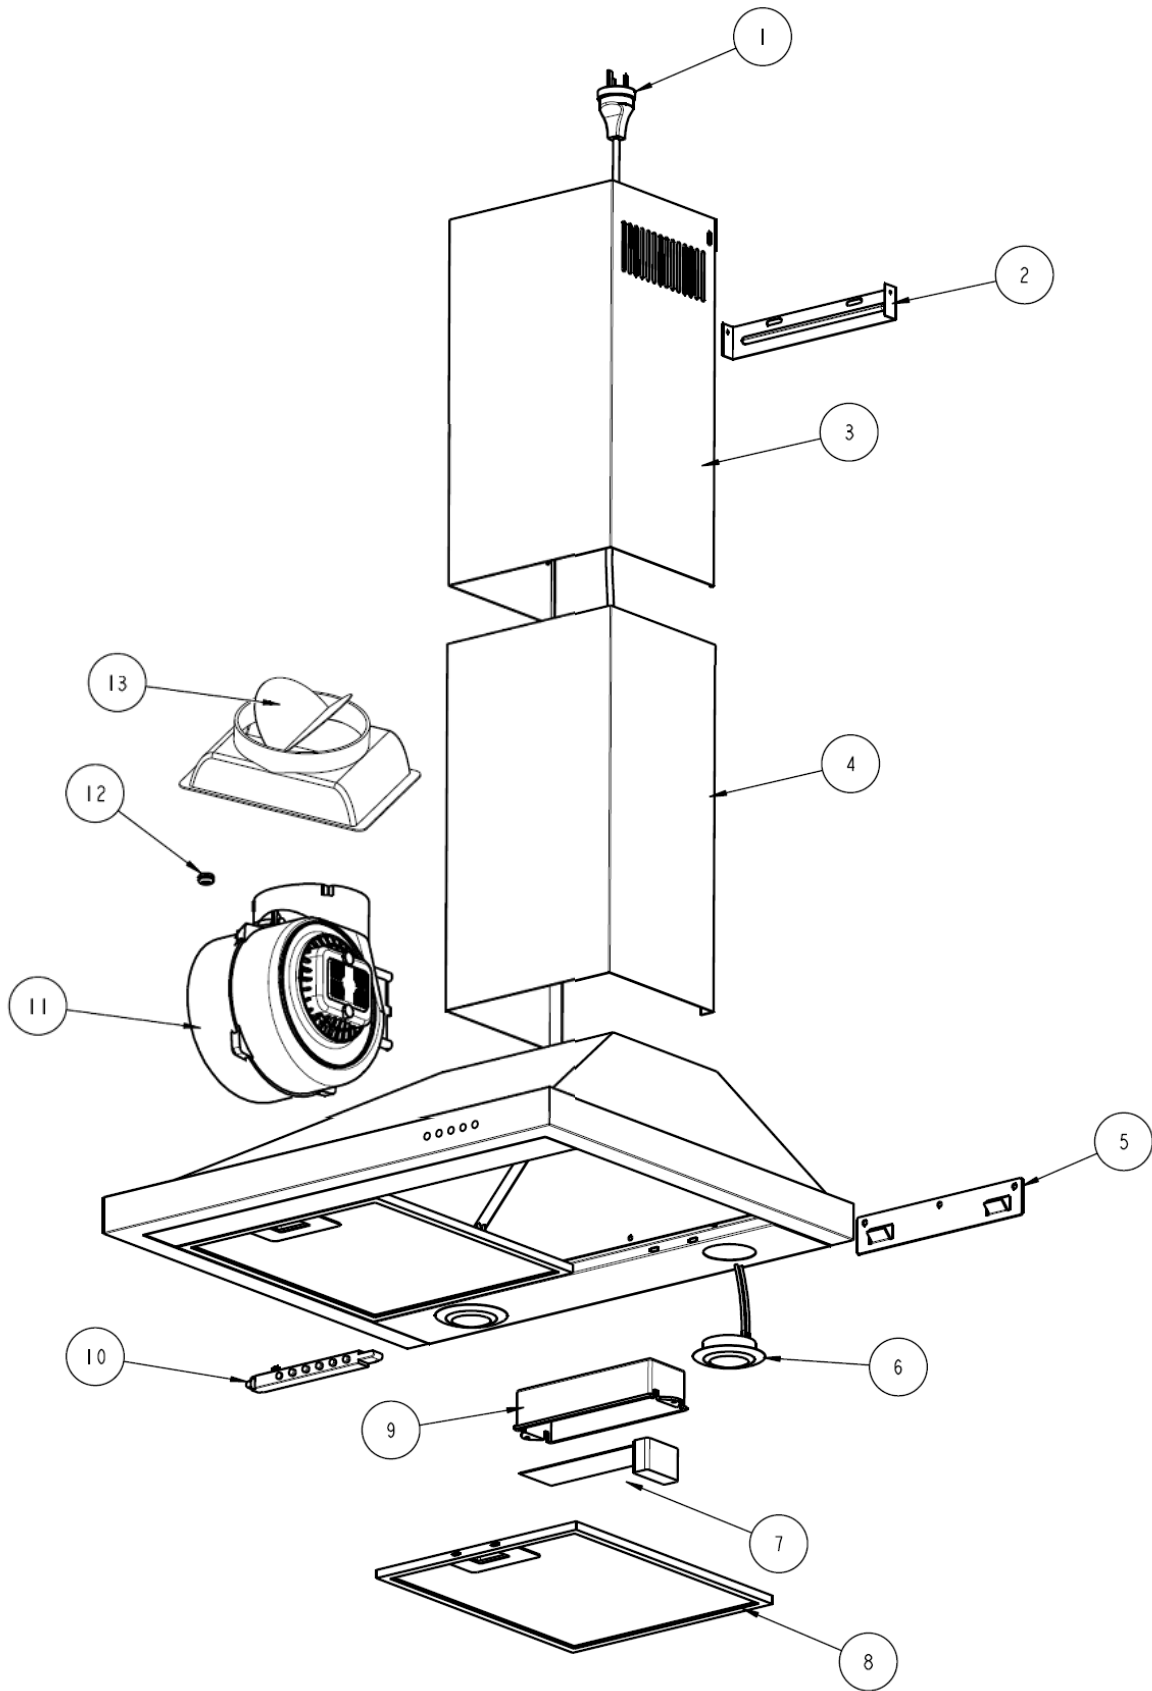

Description: **ROBINHOOD CANOPY RANGEHOOD**  
Model Number: **RWC3CH6SS, RWC3CH9SS, RWC3CH6WH, RWC3CH9WH**

Model pictured: **RWC3CH6SS**

# Exploded view

		<b>Part number</b>
<b>Item</b>	<b>Description</b>	
<b>1</b>	Power cord	115200
<b>2</b>	Chimney bracket	115201
<b>3</b>	Chimney top - Stainless Steel	115202
<b>3</b>	Chimney Top - White	115220
<b>4</b>	Chimney bottom - Stainless Steel	115203
<b>4</b>	Chimney bottom - White	115221
<b>4A</b>	Chimney extension - S/Steel 900-1350mm for 3048mm ceiling	2188
<b>4B</b>	Chimney extension - S/Steel 900-1850mm for 3658mm ceiling	2189
<b>4A</b>	Chimney extension - White 900-1350mm for 3048mm ceiling	2180
<b>4B</b>	Chimney extension - White 900-1850mm for 3658mm ceiling	2181
<b>5</b>	Mounting bracket	115204
<b>6</b>	Halogen light assembly	115205
<b>6A</b>	Halogen bulb (not shown)	104467
<b>7</b>	PCB board	115206
<b>8</b>	Filter Std Single 258 x 318 (600 model)	115207
	Filter Std Single 272 x 319 (900 model)	115214
	Filter Charcoal 258 x 318 (2 pack for 600 model)	2536
	Filter Charcoal 272 x 319 (3 pack for 900 model)	2537
<b>9</b>	PCB cover	115208
<b>10</b>	Switch assembly - Chrome buttons	115209
<b>10</b>	Switch Assembly - White Buttons	115209WH
<b>11</b>	Motor (see below for duct adaptor)	115210
<b>12</b>	Clamp for power cord	115211
<b>13</b>	Duct adaptor	115218
<b>n/s</b>	Installation kit	115217

## Wiring diagram