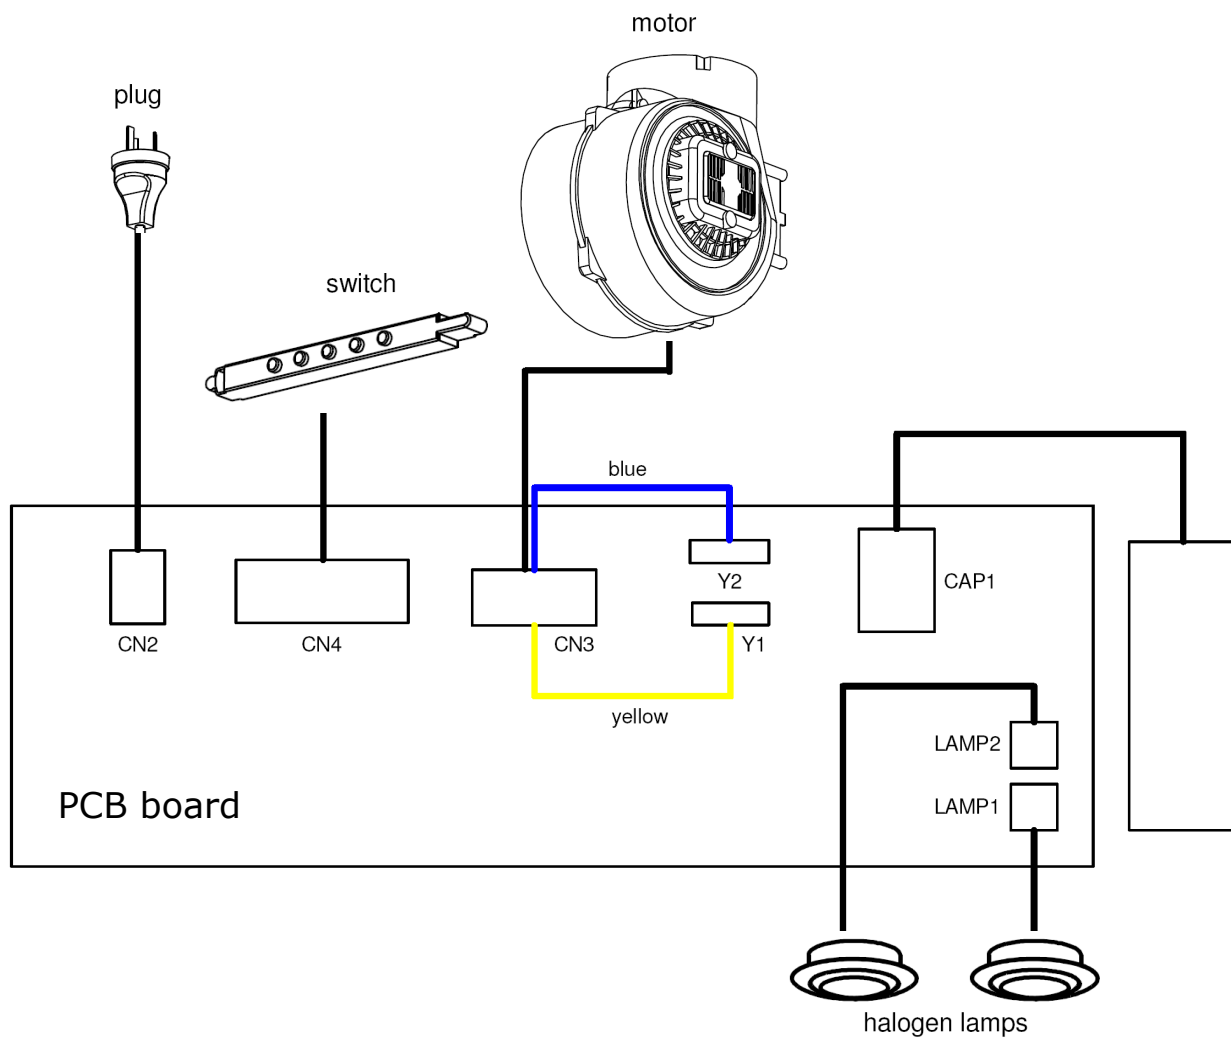

Description: **ROBINHOOD CANOPY RANGEHOOD**  
Model Number: **RWC3CH6SS, RWC3CH9SS, RWC3CH6WH, RWC3CH9WH**

Model pictured: **RWC3CH6SS**

# Exploded view

		<b>Part number</b>
<b>Item</b>	<b>Description</b>	
<b>1</b>	Power cord	115200
<b>2</b>	Chimney bracket	115201
<b>3</b>	Chimney top - Stainless Steel	115202
<b>3</b>	Chimney Top - White	115220
<b>4</b>	Chimney bottom - Stainless Steel	115203
<b>4</b>	Chimney bottom - White	115221
<b>4A</b>	Chimney extension - S/Steel 900-1350mm for 3048mm ceiling	2188
<b>4B</b>	Chimney extension - S/Steel 900-1850mm for 3658mm ceiling	2189
<b>4A</b>	Chimney extension - White 900-1350mm for 3048mm ceiling	2180
<b>4B</b>	Chimney extension - White 900-1850mm for 3658mm ceiling	2181
<b>5</b>	Mounting bracket	115204
<b>6</b>	Halogen light assembly	115205
<b>6A</b>	Halogen bulb (not shown)	104467
<b>7</b>	PCB board	115206
<b>8</b>	Filter Std Single 258 x 318 (600 model)	115207
	Filter Std Single 272 x 319 (900 model)	115214
	Filter Charcoal 258 x 318 (2 pack for 600 model)	2536
	Filter Charcoal 272 x 319 (3 pack for 900 model)	2537
<b>9</b>	PCB cover	115208
<b>10</b>	Switch assembly - Chrome buttons	115209
<b>10</b>	Switch Assembly - White Buttons	115209WH
<b>11</b>	Motor (see below for duct adaptor)	115210
<b>12</b>	Clamp for power cord	115211
<b>13</b>	Duct adaptor	115218
<b>n/s</b>	Installation kit	115217

## Wiring diagram